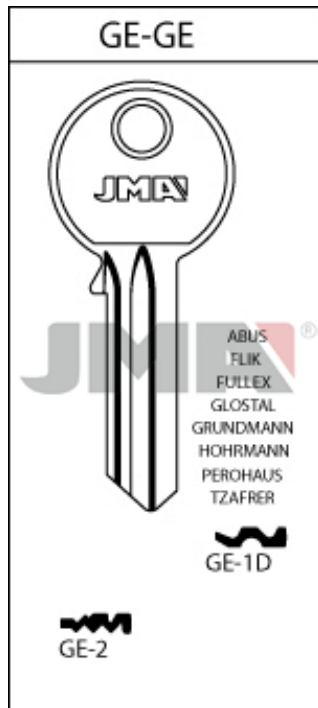

C.11

CATEGORY

CERRADURAS DE CILINDRO

SECONDARY BRANDS

ABUS
FLIK
FULLEX
GLOSTAL
GRUNDMANN
HOHRMANN
PEROHAUS
TZAFRER

BORKEY	742
CEA	AB5 , GG1 , GG32
DL	GE3
ERREBI	GG5DN
HD	62GE , AB2
ILCO	GE5
KEYLINE	GG2
KIS	GG1
KRAGA	S208 , S224 , Z14 , Z513
LOTUS	AU27 , GG64 , GG8
MMINIT	56
ORION	ABS13 , FLK10 , GE1 , GE10
RR	ABS1 , FK1 , GE1
RST	G264
SILCA	AB7 , FK1 , GE1 , GE32

SIMILAR